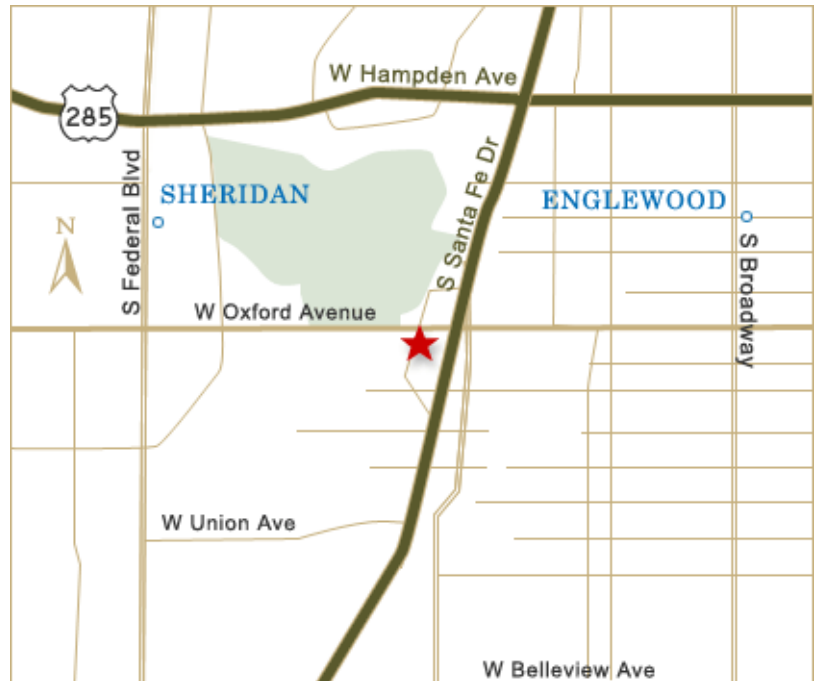

Address

BKC Kitchen & Bath
4151 S Natches Court, Suite C
Englewood, CO 80110

Phone

303.531.8700

Directions

Follow South Santa Fe Boulevard to Oxford Avenue. Oxford Avenue is the first intersection south of Hampden Avenue (285). Go one block west to the first stop light, Natches Court, (River Point Parkway if heading North) and turn left, heading south. Take the first right turn into the parking lot and go straight back to the third (4151) building. Our entrance is between the second and third building under the blue and white canopy.

Customer parking is conveniently located at our front door.

Area View

Detailed View