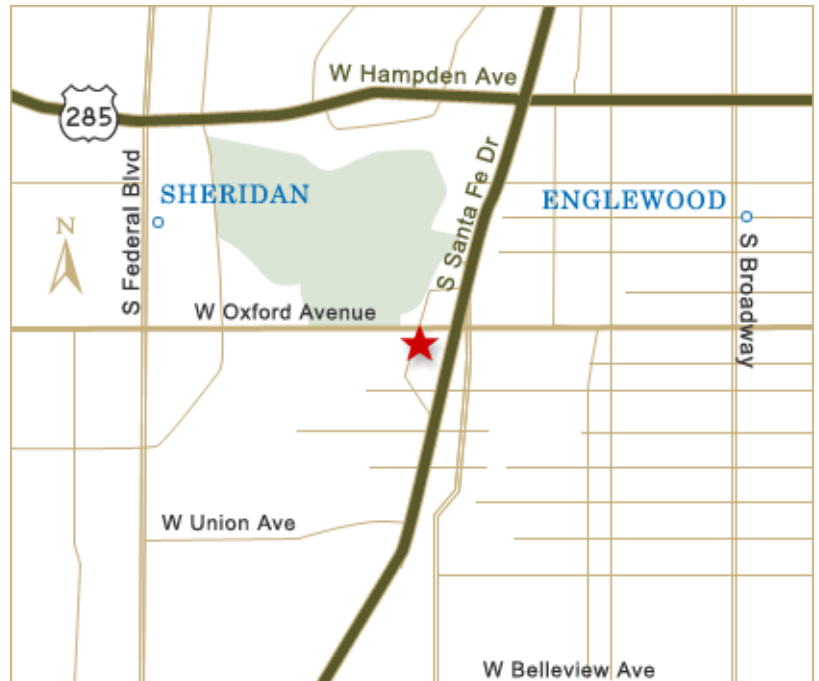

Address

BKC Kitchen & Bath
4151 S Natches Court, Suite C
Englewood, CO 80110

Phone

303.531.8700

Directions

Follow South Santa Fe Boulevard to Oxford Avenue. Oxford Avenue is the first intersection south of Hampden Avenue (285). Go one block west to the first stop light, Natches Court, (River Point Parkway if heading North) and turn left, heading south. Take the first right turn into the parking lot and go straight back to the third (4151) building. Our entrance is between the second and third building under the blue and white canopy.

Customer parking is conveniently located at our front door.

Area View

Detailed View